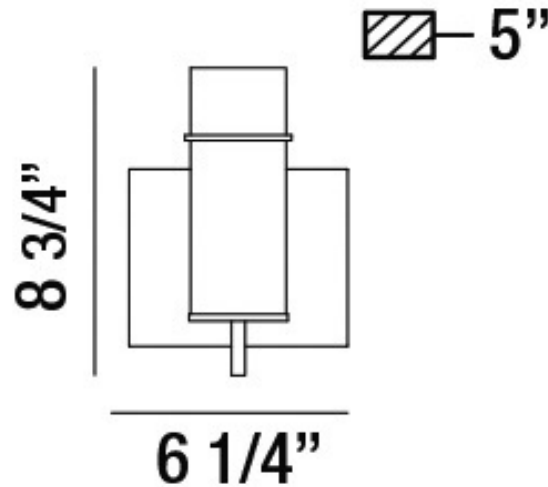

EUROfase

Pista, Wall Sconce, 9", Matte Black, Clear Glass

Item No.
34133-036

JOB NAME:

DATE:

TYPE:

COMMENTS:

LIGHT INFORMATION

Light Type Bulb

Bulb Socket E26

Bulb Shape T10

Bulb Included Yes

CRI

Delivered Lumens

Colour Temperature (Kelvin) N/A

Average Hours LED (L70)

DIMENSIONS & WEIGHT

Product Width (In)

Product Height (In) 8.75

Product Ext (In) 5

Product Diameter (In)

Product Weight (Lbs) 1.74

Product Length (In) 6.25

INSTALLATION