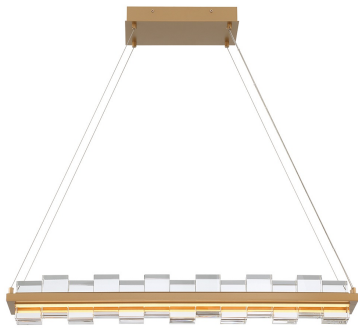

EUROfase

Bruco, Chandelier, 35", Matte Gold, Clear Glass

Item No.
45717-024

JOB NAME:

DATE:

TYPE:

COMMENTS:

LIGHT INFORMATION

Light Type Integrated LED

Bulb Socket N/A

Bulb Shape N/A

Bulb Included Yes

CRI 90

Delivered Lumens 1229

Colour Temperature (Kelvin) 3000K

Average Hours LED (L70) 20000

DIMENSIONS & WEIGHT

Product Width (In) 5.25

Product Height (In) 4.5

Product Ext (In)

Product Diameter (In)

Product Weight (Lbs) 41.3

Product Length (In) 34.75

INSTALLATION

Mounting Type J-Box

Mounting Location Rating Dry

PRODUCT FINISH

Finish: Matte Gold

SHADE FINISH

Shade Finish: Clear

PRODUCT FEATURES

Aircraft cable suspension provides industrial-grade strength with fully adjustable drop height.