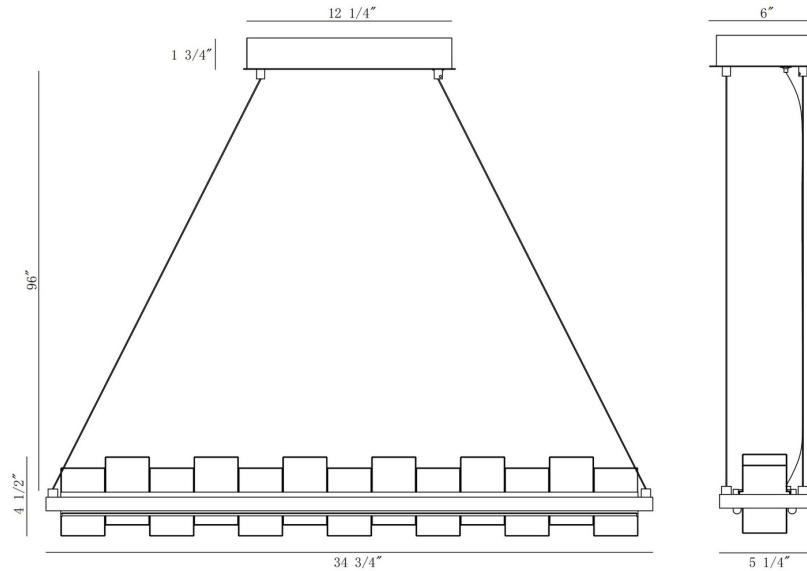

EUROfase

Bruco, Chandelier, 35", Matte Gold, Clear Glass

Item No.
45717-024

JOB NAME:

DATE:

TYPE:

COMMENTS:

LIGHT INFORMATION

Light Type Integrated LED

Bulb Socket N/A

Bulb Shape N/A

Bulb Included Yes

CRI 90

Delivered Lumens 1229

Colour Temperature (Kelvin) 3000K

Average Hours LED (L70) 20000

Number of Lights 2

Light Direction Ambient

Dimming Method Triac/Elv

Output Voltage 24

Current Type DC

LIGHT INFORMATION (CONT'D.)

Light Wattage 40

Total Wattage 80

DIMENSIONS & WEIGHT

Product Width (In) 5.25

Product Height (In) 4.5

Product Ext (In)

Product Diameter (In)

Product Weight (Lbs) 41.3

Product Length (In) 34.75

INSTALLATION

Mounting Type J-Box

Mounting Location Rating Dry

PRODUCT FINISH

Finish: Matte Gold

SHADE FINISH

Shade Finish: Clear

PRODUCT FEATURES

Aircraft cable suspension provides industrial-grade strength with fully adjustable drop height.

Integrated LED rated for 20,000 hours, significantly reducing long-term maintenance costs.

90+ CRI renders colours with exceptional accuracy, ideal for grooming, artwork, and detailed tasks.

Certification & Compliance