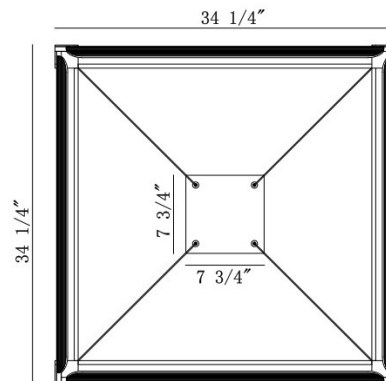

Neoness, Chandelier, 4-Light, 34", Weathered Brass, Cl...

Item No.
50053-025

JOB NAME:

DATE:

TYPE:

COMMENTS:

LIGHT INFORMATION

Light Type Integrated LED

Light Direction Multi

Dimming Method Triac/Elv

Output Voltage 21

Current Type DC

LIGHT INFORMATION (CONT'D.)

Light Wattage 19.7

Total Wattage 78.8

DIMENSIONS & WEIGHT

Product Width (In) 34.25

Product Height (In) 5.75

Product Ext (In)

Product Diameter (In)

Product Weight (Lbs) 25.35

Product Length (In) 34.25

INSTALLATION

Mounting Type J-Box