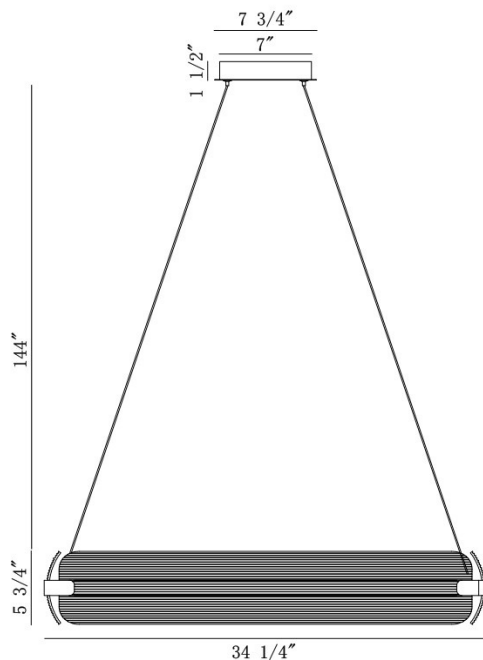

Neoness, Chandelier, 4-Light, 34", Weathered Brass, Cl...

Item No.
50053-025

JOB NAME:

DATE:

TYPE:

COMMENTS:

LIGHT INFORMATION

Light Type Integrated LED

Bulb Socket N/A

Bulb Shape N/A

Bulb Included N/A

CRI 90

Delivered Lumens 5055

Colour Temperature (Kelvin) 3000K

Average Hours LED (L70) 52000

Number of Lights 4

Light Direction Multi

Dimming Method Triac/Elv

Output Voltage 21

Current Type DC

LIGHT INFORMATION (CONT'D.)

Light Wattage 19.7

Total Wattage 78.8

DIMENSIONS & WEIGHT

Product Width (In) 34.25

Product Height (In) 5.75

Product Ext (In)

Product Diameter (In)

Product Weight (Lbs) 25.35

Product Length (In) 34.25

INSTALLATION

Mounting Type J-Box