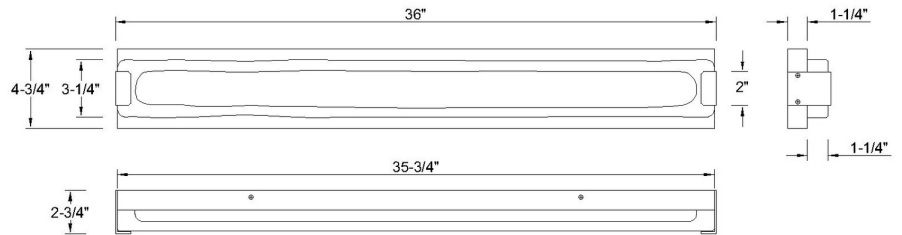

### LIGHT INFORMATION

Light Type Integrated LED

Bulb Socket N/A

Bulb Shape N/A

Bulb Included N/A

CRI 90

Delivered Lumens 1690

Colour Temperature (Kelvin) 3000K

### DIMENSIONS & WEIGHT

Product Width (In) 4.75

Product Height (In) 36

Product Ext (In) 2.75

Product Diameter (In)

Product Weight (Lbs) 16.75

Product Length (In)