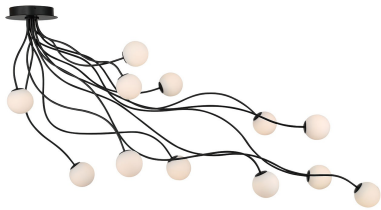

## Athena, Flush Mount, 12-Light, 59", M...

Item No.

49950-014

JOB NAME:

DATE:

TYPE:

COMMENTS:

### LIGHT INFORMATION

Light Type Integrated LED

Bulb Socket N/A

Bulb Shape N/A

Bulb Included N/A

CRI 90

Delivered 3230