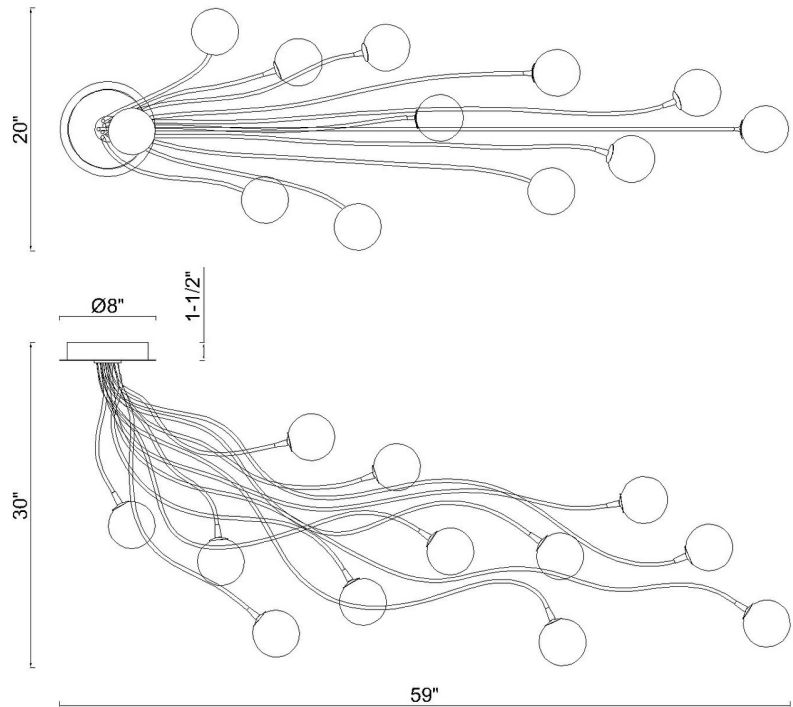

## Athena, Flush Mount, 12-Light, 59", M...

Item No.

49950-014

JOB NAME:

DATE:

TYPE:

COMMENTS:

### LIGHT INFORMATION

Light Type Integrated LED

Bulb Socket N/A

Bulb Shape N/A

Bulb Included N/A

CRI 90

Delivered 3230

### DIMENSIONS & WEIGHT

### PRODUCT FEATURES

Lumens	
Colour Temperature (Kelvin)	3000K
Average Hours LED (L70)	52000
Number of Lights	12
Light Direction	Ambient
Dimming Method	Triac/Elv

Product Width (In)	20
Product Height (In)	30
Product Ext (In)	
Product Diameter (In)	
Product Weight (Lbs)	11
Product Length (In)	59