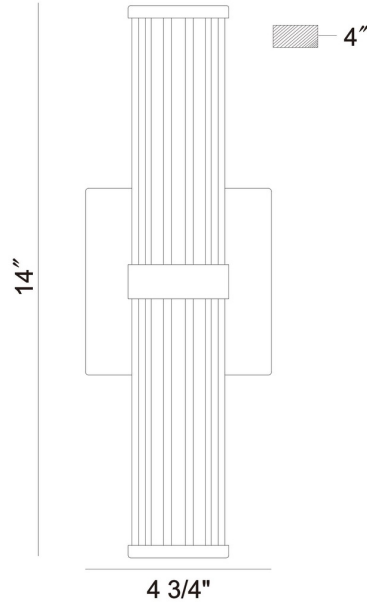

## Fayton, Outdoor, 14", Matte Gold, Clear Glass

Item No.  
47123-014

JOB NAME:

DATE:

TYPE:

COMMENTS:

### LIGHT INFORMATION

Light Type	Integrated LED
Bulb Socket	N/A
Bulb Shape	N/A
Bulb Included	Yes
CRI	90
Delivered Lumens	985
Colour Temperature (Kelvin)	3000K
Average Hours LED (L70)	20000
Number of Lights	1
Light Direction	Ambient
Dimming Method	Triac/Elv
Output Voltage	36
Current Type	DC

### LIGHT INFORMATION (CONT'D.)

Light Wattage	14
Total Wattage	14

### DIMENSIONS & WEIGHT

Product Width (In)	
Product Height (In)	14
Product Ext (In)	4
Product Diameter (In)	2.5
Product Weight (Lbs)	3.53
Product Length (In)	