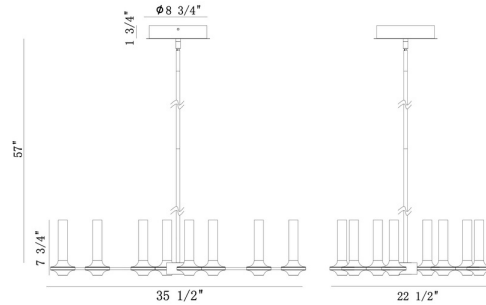

EUROfase

Torcia, Chandelier, 8-Light, 36", Matte White, White Ac...

Item No.

45714-023

JOB NAME:

DATE:

TYPE:

COMMENTS:

LIGHT INFORMATION

Light Type Integrated LED

Bulb Socket N/A

Bulb Shape N/A

Bulb Included Yes

CRI 90

Delivered Lumens 1920

Colour Temperature (Kelvin) 3000K

Average Hours LED (L70) 20000

Number of Lights 16

Light Direction Up & Down

Dimming Method Triac/Elv

Output Voltage 24

Current Type DC

LIGHT INFORMATION (CONT'D.)

Light Wattage 2.81

Total Wattage 45

DIMENSIONS & WEIGHT

Product Width (In) 22.5

Product Height (In) 7.75

Product Ext (In)

Product Diameter (In)

Product Weight (Lbs) 11.99

Product Length (In) 35.5