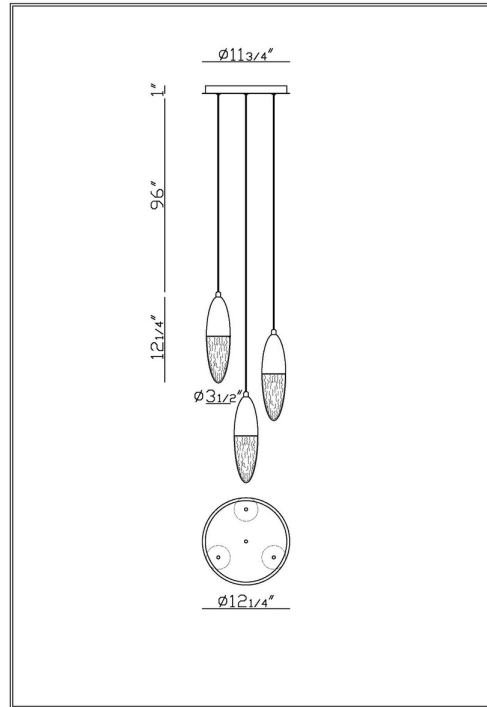

### LIGHT INFORMATION

Light Type Bulb

Bulb Socket Gu10

Bulb Shape Gu10

Bulb Included Yes

CRI

Delivered Lumens

Colour Temperature (Kelvin) N/A

### DIMENSIONS & WEIGHT

Product Width (In)

Product Height (In) 12.25

Product Ext (In)

Product Diameter (In) 12.25

Product Weight (Lbs) 8.38

Product Length (In)