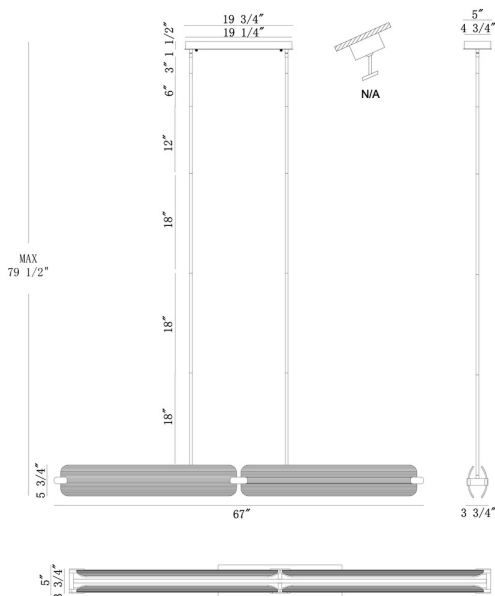

EUROfase

Neoness, Chandelier, 4-Light, 67", Weathered Brass, S...

Item No.
50057-016

JOB NAME:

DATE:

TYPE:

COMMENTS:

LIGHT INFORMATION

Light Type Integrated LED

Bulb Socket N/A

Bulb Shape N/A

Bulb Included N/A

CRI 90

Delivered Lumens 967

Colour Temperature (Kelvin) 3000K

Average Hours LED (L70) 52000

Number of Lights 4

Light Direction Multi

Dimming Method Triac/Elv

Output Voltage 18

Current Type DC

LIGHT INFORMATION (CONT'D.)

Light Wattage 19.5

Total Wattage 78

DIMENSIONS & WEIGHT

Product Width (In) 5.1

Product Height (In) 5.75

Product Ext (In)

Product Diameter (In)

Product Weight (Lbs) 26.72

Product Length (In) 67

INSTALLATION