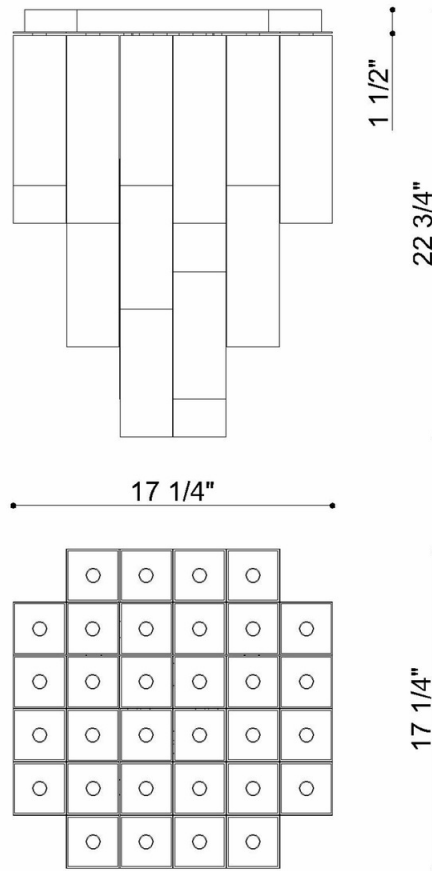

Altesa, Flush Mount, 10-Light, 17", Chr...

Item No.

50314-010

JOB NAME:

DATE:

TYPE:

COMMENTS:

LIGHT INFORMATION

Light Type Bulb

Bulb Socket E12

Bulb Shape B10

Bulb Included Yes

CRI

Delivered

LIGHT INFORMATION (CONT'D.)

Light Wattage 40

Total Wattage 400

DIMENSIONS & WEIGHT

PRODUCT FINISH

Finish: Chrome

SHADE FINISH

Shade Finish Mixes

Certification & Compliance

PRODUCT FEATURES

Lumens	
Colour	N/A
Temperature (Kelvin)	
Average Hours LED (L70)	
Number of Lights	10
Light Direction	Ambient
Dimming Method	Triac/Elv

Product Width (In)	17.1
Product Height (In)	22.8
Product Ext (In)	
Product Diameter (In)	
Product Weight (Lbs)	46.47
Product Length (In)	17.1