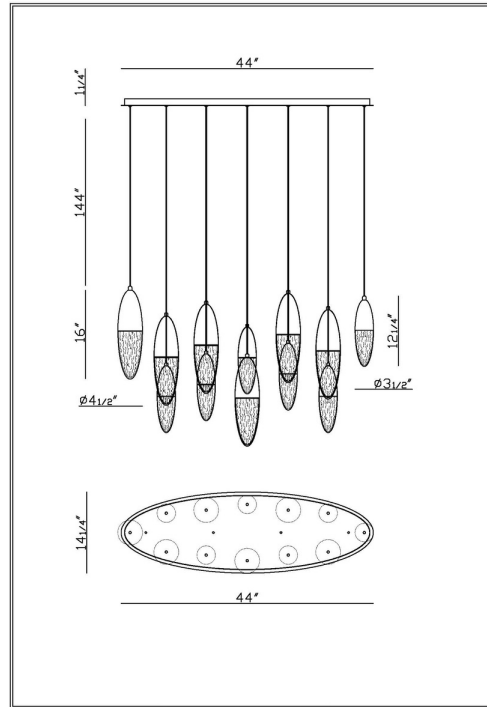

EUROfase

Ecrou, Chandelier, 12-Light, 44", Satin Gold Paint, Clear...

Item No.

43861-035

JOB NAME:

DATE:

TYPE:

COMMENTS:

LIGHT INFORMATION

Light Type Bulb

Bulb Socket Gu10

Bulb Shape Gu10

Bulb Included Yes

CRI

Delivered Lumens

Colour Temperature (Kelvin) N/A

Total Wattage 720

DIMENSIONS & WEIGHT

Product Width (In) 14.25

Product Height (In) 16

Product Ext (In)

Product Diameter (In)

Product Weight (Lbs) 45.84

Product Length (In) 44