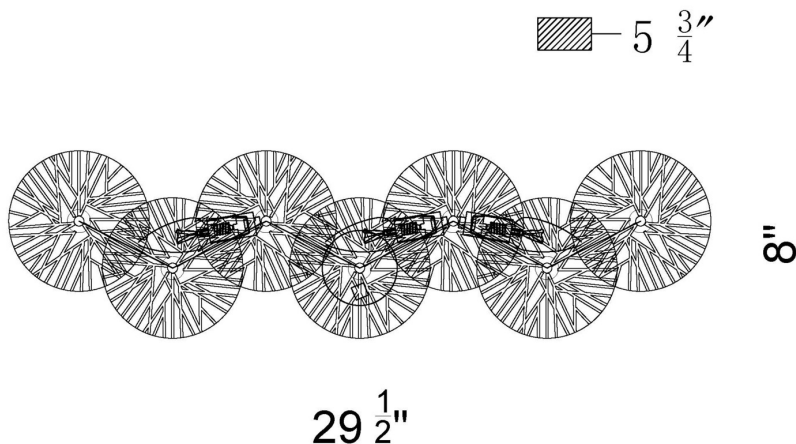

EUROfase

Sue-Anne, Vanity, 30", Matte Gold, Clear-Amber Glass

Item No.
45701-016

JOB NAME:

DATE:

TYPE:

COMMENTS:

LIGHT INFORMATION

Light Type Bulb

Bulb Socket E12

Bulb Shape B10

Bulb Included No

CRI

Delivered Lumens

Colour Temperature (Kelvin) N/A

Average Hours LED (L70)

Number of Lights 3

Light Direction Ambient

Dimming Method Triac/Elv

Output Voltage 120

Current Type AC

LIGHT INFORMATION (CONT'D.)

Light Wattage 60

Total Wattage 180

DIMENSIONS & WEIGHT

Product Width (In) 5.75

Product Height (In) 8

Product Ext (In) 5.75

Product Diameter (In)

Product Weight (Lbs) 6.39

Product Length (In) 29.5

INSTALLATION