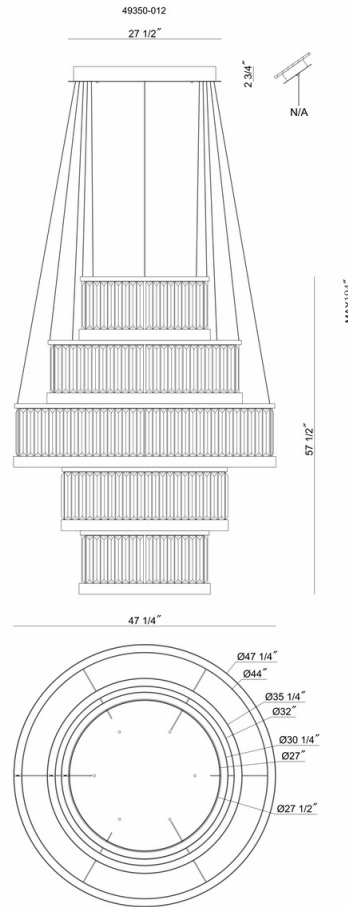

## Empra, Chandelier, 5-Light, 47", Gold, ...

Item No.

49350-012

JOB NAME:

DATE:

TYPE:

COMMENTS:

### LIGHT INFORMATION

Light Type Integrated LED

Bulb Socket N/A

Bulb Shape N/A

Bulb Included N/A

CRI 90

Delivered 8660

### DIMENSIONS & WEIGHT

<b>Product Width (In)</b>	
<b>Product Height (In)</b>	<b>57.5</b>
<b>Product Ext (In)</b>	
<b>Product Diameter (In)</b>	<b>47.25</b>
<b>Product Weight (Lbs)</b>	<b>239.97</b>
<b>Product Length (In)</b>	