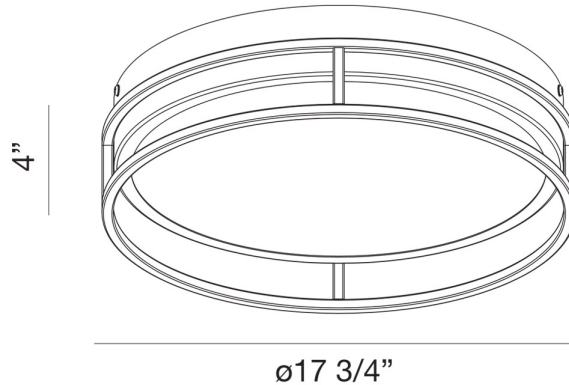

## Grafice, Flush Mount , 18", Silver-Black Mix

Item No.  
39408-020

JOB NAME:

DATE:

TYPE:

COMMENTS:

### LIGHT INFORMATION

Light Type	Integrated LED
Bulb Socket	N/A
Bulb Shape	N/A
Bulb Included	Yes
CRI	90
Delivered Lumens	1400
Colour Temperature (Kelvin)	3000K
Average Hours LED (L70)	20000
Number of Lights	1
Light Direction	Ambient
Dimming Method	Triac/Elv
Output Voltage	36
Current Type	DC

### DIMENSIONS & WEIGHT

Product Width (In)	
Product Height (In)	4
Product Ext (In)	
Product Diameter (In)	17.75
Product Weight (Lbs)	9.5
Product Length (In)	