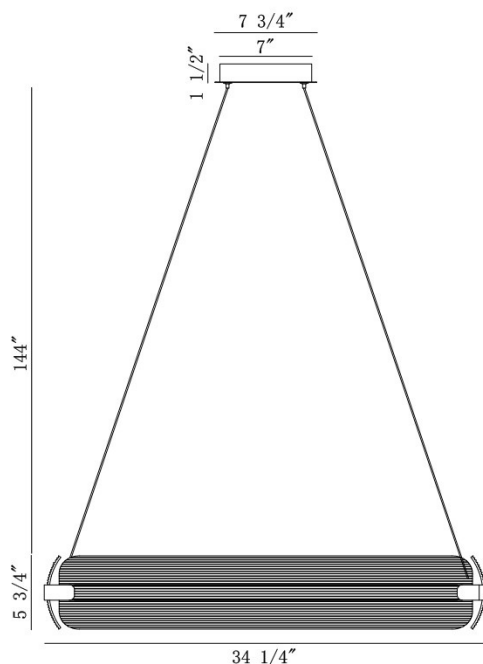

Neoness, Chandelier, 4-Light, 34", Matte Black, Clear G...

Item No.
50052-028

JOB NAME:

DATE:

TYPE:

COMMENTS:

LIGHT INFORMATION

Light Type Integrated LED

Bulb Socket N/A

Bulb Shape N/A

Bulb Included N/A

CRI 90

Delivered Lumens 5055

Colour Temperature (Kelvin) 3000K

Average Hours LED (L70) 52000

Number of Lights 4

Light Direction Multi

Dimming Method Triac/Elv

Output Voltage 21

Current Type DC

LIGHT INFORMATION (CONT'D.)

Light Wattage 19.7

Total Wattage 78.8

DIMENSIONS & WEIGHT

Product Width (In) 34.25

Product Height (In) 5.75

Product Ext (In)

Product Diameter (In)

Product Weight (Lbs) 25.35

Product Length (In) 34.25

INSTALLATION

Mounting Type J-Box