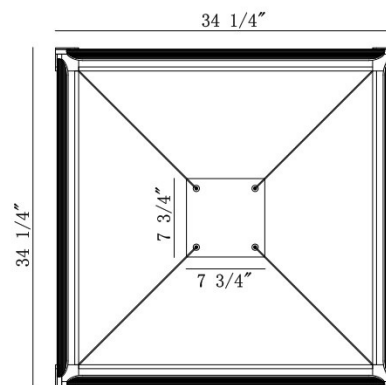

Neoness, Chandelier, 4-Light, 34", Matte Black, Clear G...

Item No.
50052-028

JOB NAME:

DATE:

TYPE:

COMMENTS:

LIGHT INFORMATION

Light Type Integrated LED

Light Direction Multi

Dimming Method Triac/Elv

Output Voltage 21

Current Type DC

LIGHT INFORMATION (CONT'D.)

Light Wattage 19.7

Total Wattage 78.8

DIMENSIONS & WEIGHT

Product Width (In) 34.25

Product Height (In) 5.75

Product Ext (In)

Product Diameter (In)

Product Weight (Lbs) 25.35

Product Length (In) 34.25

INSTALLATION

Mounting Type J-Box