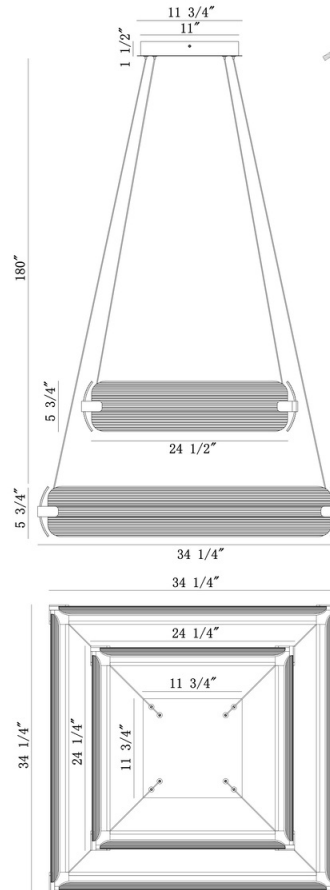

## Neoness, Chandelier, 8-Light, 34", Mat...

Item No.

50054-022

JOB NAME:

DATE:

TYPE:

COMMENTS:

MAX  
187 1/4"

### LIGHT INFORMATION (CONT'D.)

Light Wattage 15.8

Total Wattage 126.4

### DIMENSIONS & WEIGHT

### PRODUCT FEATURES

Lumens	
Colour Temperature (Kelvin)	3000K
Average Hours LED (L70)	52000
Number of Lights	8
Light Direction	Multi
Dimming Method	Triac/Elv

Product Width (In)	34.25
Product Height (In)	11.5
Product Ext (In)	
Product Diameter (In)	
Product Weight (Lbs)	33.29
Product Length (In)	34.25