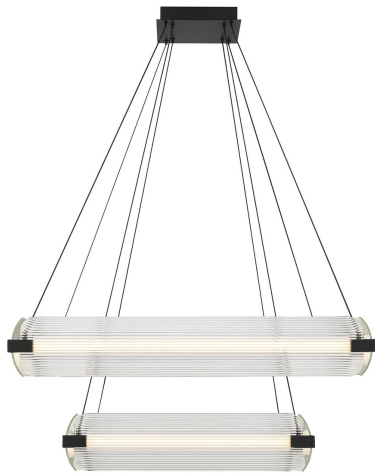

## Neoness, Chandelier, 8-Light, 34", Mat...

Item No.

50054-022

JOB NAME:

DATE:

TYPE:

COMMENTS:

MAX  
187 1/4"

### LIGHT INFORMATION

Light Type Integrated LED

Bulb Socket N/A

Bulb Shape N/A

Bulb Included N/A

CRI 90

Delivered 6474

### PRODUCT FINISH

Finish: Matte Black

### PRODUCT FEATURES

Lumens	
Colour Temperature (Kelvin)	3000K
Average Hours LED (L70)	52000
Number of Lights	8
Light Direction	Multi
Dimming Method	Triac/Elv

Product Width (In)	34.25
Product Height (In)	11.5
Product Ext (In)	
Product Diameter (In)	
Product Weight (Lbs)	33.29
Product Length (In)	34.25