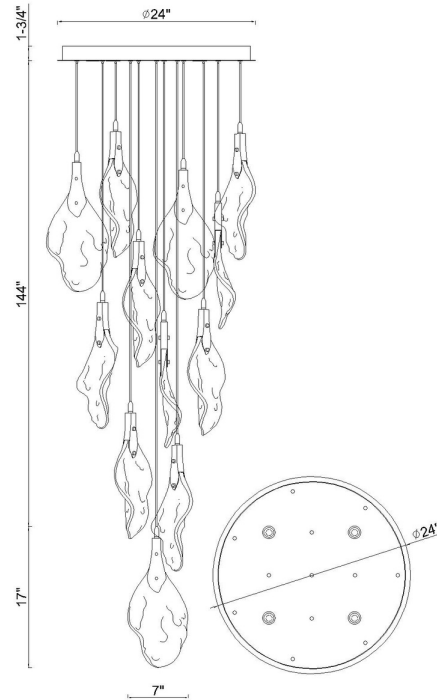

Jateo, Chandelier, 16-Light, 24", Polished Nickel, Clear ...

Item No.

50102-013

JOB NAME:

DATE:

TYPE:

COMMENTS:

LIGHT INFORMATION

Light Type Integrated LED

Bulb Socket N/A

Bulb Shape N/A

Bulb Included N/A

CRI 90

Delivered Lumens 1602

Colour Temperature (Kelvin) 3000K

Average Hours LED (L70) 52000

Number of Lights 16

Light Direction Multi

Dimming Method Triac

Output Voltage 36

Current Type DC

LIGHT INFORMATION (CONT'D.)

Light Wattage 2.87

Total Wattage 45.92

DIMENSIONS & WEIGHT

Product Width (In)

Product Height (In) 17

Product Ext (In)

Product Diameter (In) 24

Product Weight (Lbs) 47.62

Product Length (In)

INSTALLATION