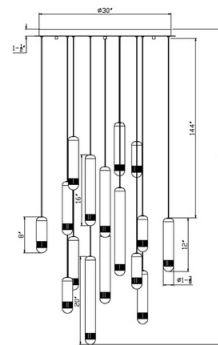

Cambre, Chandelier , 16-Light, 32", Ma...

Item No.
50131-013

JOB NAME:

DATE:

TYPE:

COMMENTS:

LIGHT INFORMATION

Light Type Integrated LED

Bulb Socket N/A

Bulb Shape N/A

Bulb Included N/A

CRI 90

Delivered 2145

LIGHT INFORMATION (CONT'D.)

Light 4
Wattage

Total Wattage 64

DIMENSIONS & WEIGHT

PRODUCT FINISH

Finish: Matte Black

SHADE FINISH

Shade Finish: Vintage

Certification & Compliance

PRODUCT FEATURES

Lumens	
Colour Temperature (Kelvin)	3000K
Average Hours LED (L70)	52000
Number of Lights	16
Light Direction	Multi
Dimming Method	Triac/Elv

Product Width (In)	
Product Height (In)	20
Product Ext (In)	
Product Diameter (In)	32
Product Weight (Lbs)	88.18
Product Length (In)	

INSTALLATION