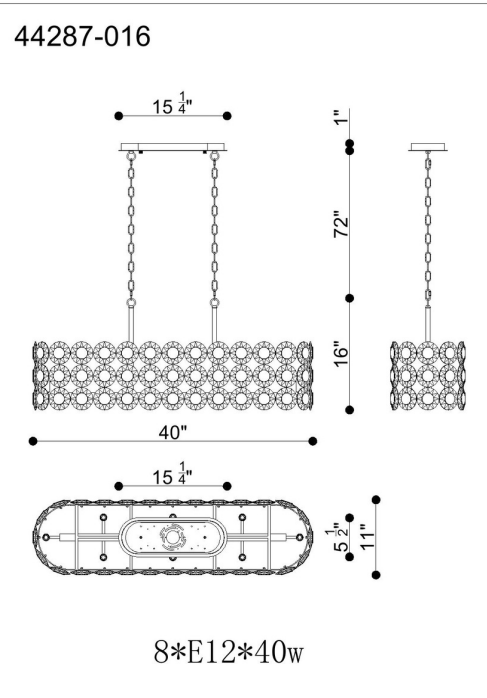

EUROfase

Perrene, Chandelier, 8-Light, 40", Chrome, Clear Glass

Item No.

44287-016

JOB NAME:

DATE:

TYPE:

COMMENTS:

LIGHT INFORMATION

Light Type Bulb

Bulb Socket E12

Bulb Shape B10

Bulb Included No

CRI

Delivered Lumens

Colour Temperature (Kelvin) N/A

Average Hours LED (L70)

Number of Lights 8

Light Direction Up

Dimming Method Triac/Elv

Output Voltage 120

Current Type AC

LIGHT INFORMATION (CONT'D.)

Light Wattage 60

Total Wattage 480

DIMENSIONS & WEIGHT

Product Width (In) 11

Product Height (In) 16

Product Ext (In)

Product Diameter (In) 40

Product Weight (Lbs) 43

Product Length (In)