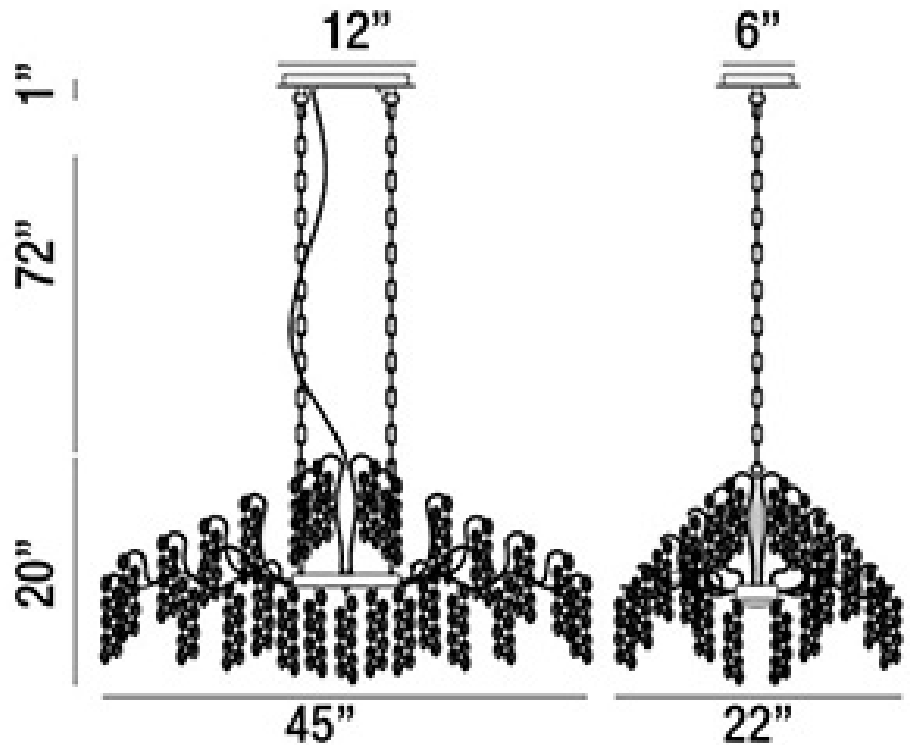

Campobasso, Chandelier, 10-Light, 45...

Item No.

29061-013

JOB NAME:

DATE:

TYPE:

COMMENTS:

LIGHT INFORMATION

Light Type Bulb

Bulb Socket G9

Bulb Shape G9

Bulb Included Yes

CRI

Delivered

LIGHT INFORMATION (CONT'D.)

Light Wattage 60

Total Wattage 600

DIMENSIONS & WEIGHT

PRODUCT FINISH

Finish: Gold

SHADE FINISH

Shade Finish Mixed

Certification & Compliance

PRODUCT FEATURES

Feature 1:

Feature 2:

Lumens	
Colour	N/A
Temperature (Kelvin)	
Average Hours LED (L70)	
Number of Lights	10
Light Direction	Down
Dimming Method	Triac/Elv

Product Width (In)	22
Product Height (In)	20
Product Ext (In)	
Product Diameter (In)	
Product Weight (Lbs)	35.7
Product Length (In)	45