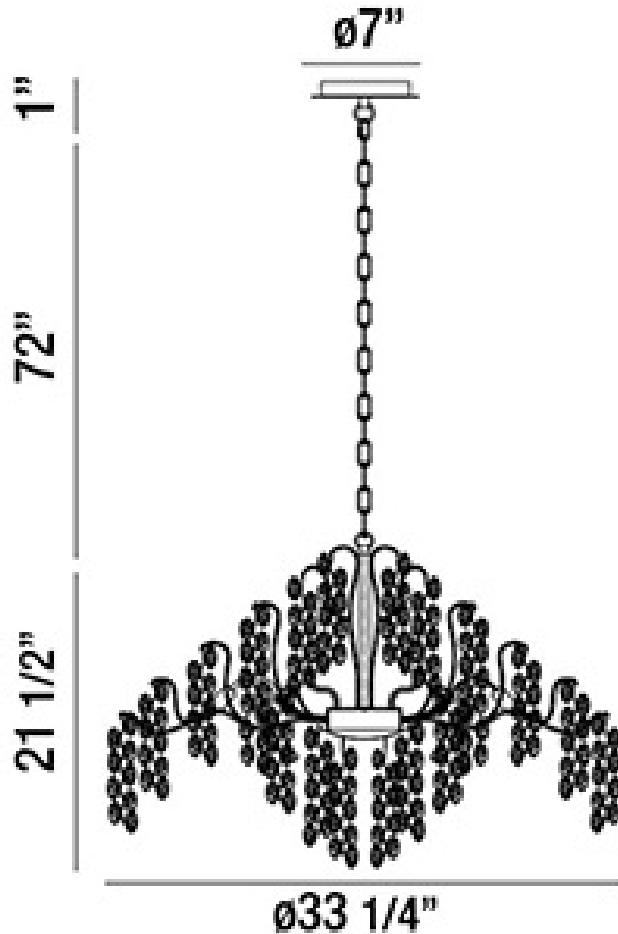

Campobasso, Chandelier, 11-Light, 33"...

Item No.

29060-016

JOB NAME:

DATE:

TYPE:

COMMENTS:

LIGHT INFORMATION

Light Type Bulb

Bulb Socket G9

Bulb Shape G9

Bulb Included Yes

CRI

Delivered

LIGHT INFORMATION (CONT'D.)

Light 60
Wattage

Total Wattage 660

DIMENSIONS & WEIGHT

PRODUCT FINISH

Finish: Gold

SHADE FINISH

Shade Finish: Mixed

 Certification & Compliance

PRODUCT FEATURES

Feature 1:

Feature 2:

Lumens	
Colour Temperature (Kelvin)	N/A
Average Hours LED (L70)	
Number of Lights	11
Light Direction	Down
Dimming Method	Triac/Elv

Product Width (In)	
Product Height (In)	21.5
Product Ext (In)	
Product Diameter (In)	33.25
Product Weight (Lbs)	33.06
Product Length (In)	