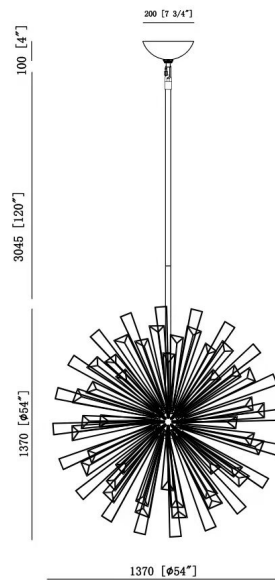

Dendelio, Chandelier , 35-Light, 54", ...

Item No.

43865-017

JOB NAME:

DATE:

TYPE:

COMMENTS:

LIGHT INFORMATION

Light Type Bulb

Bulb Socket E12

Bulb Shape B10

Bulb Included No

CRI

Delivered

LIGHT INFORMATION (CONT'D.)

Light 60
Wattage

Total Wattage 2100

DIMENSIONS & WEIGHT

PRODUCT FINISH

Finish: Matte Black

SHADE FINISH

Shade Finish: N/A us

 Certification & Compliance

PRODUCT FEATURES

Feature 1:

Feature 2:

Lumens	
Colour	N/A
Temperature (Kelvin)	
Average Hours LED (L70)	
Number of Lights	35
Light Direction	Ambient
Dimming Method	Triac/Elv

Product Width (In)	
Product Height (In)	54
Product Ext (In)	
Product Diameter (In)	54
Product Weight (Lbs)	51
Product Length (In)	