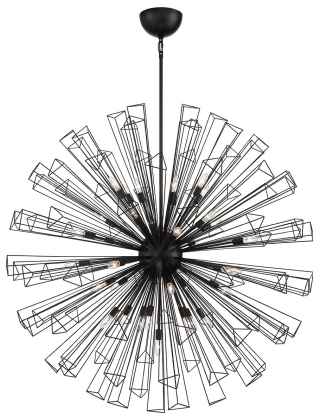

Dendelio, Chandelier , 35-Light, 54", ...

Item No.

43865-017

JOB NAME:

DATE:

TYPE:

COMMENTS:

LIGHT INFORMATION

Light Type Bulb

Bulb Socket E12

Bulb Shape B10

Bulb Included No

CRI

Delivered

LIGHT INFORMATION (CONT'D.)

Light 60
Wattage

Total Wattage 2100

DIMENSIONS & WEIGHT

PRODUCT FINISH

Finish: Matte Black

SHADE FINISH

Shade Finish: N/A us

 Certification & Compliance

PRODUCT FEATURES

Feature 1:

Feature 2:

Lumens	
Colour	N/A
Temperature (Kelvin)	
Average Hours LED (L70)	
Number of Lights	35
Light Direction	Ambient
Dimming Method	Triac/Elv

Product Width (In)	
Product Height (In)	54
Product Ext (In)	
Product Diameter (In)	54
Product Weight (Lbs)	51
Product Length (In)	