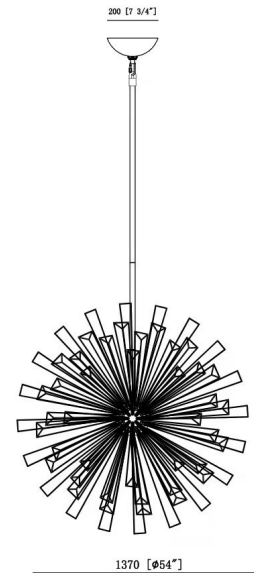

Dendelio, Chandelier , 35-Light, 54", ...

Item No.

43865-017

JOB NAME:

DATE:

TYPE:

COMMENTS:

LIGHT INFORMATION

Light Type Bulb

Bulb Socket E12

Bulb Shape B10

Bulb Included No

CRI

Delivered

LIGHT INFORMATION (CONT'D.)

Light 60
Wattage

Total Wattage 2100

DIMENSIONS & WEIGHT

PRODUCT FINISH

Finish: Matte Black

SHADE FINISH

Shade Finish: N/A us

 Certification & Compliance

PRODUCT FEATURES

Feature 1:

Feature 2:

Lumens	
Colour	N/A
Temperature (Kelvin)	
Average Hours LED (L70)	
Number of Lights	35
Light Direction	Ambient
Dimming Method	Triac/Elv

Product Width (In)	
Product Height (In)	54
Product Ext (In)	
Product Diameter (In)	54
Product Weight (Lbs)	51
Product Length (In)	