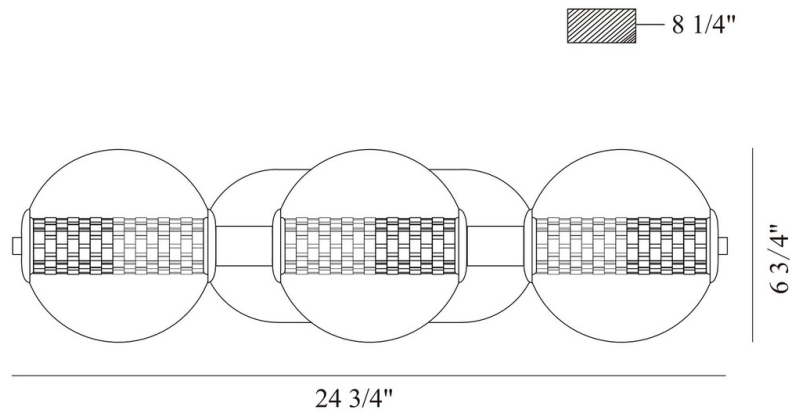

Atomo, Vanity, 3Lt, 25", Gold, Clear Gl...

Item No.

46809-023

JOB NAME:

DATE:

TYPE:

COMMENTS:

LIGHT INFORMATION

Light Type Integrated LED

Bulb Socket N/A

Bulb Shape N/A

Bulb Included Yes

CRI 90

Delivered 1160

LIGHT INFORMATION (CONT'D.)

Light Wattage 4.33

Total Wattage 13

DIMENSIONS & WEIGHT

PRODUCT FINISH

Finish: Gold

SHADE FINISH

Shade Finish: Clear

 Certification & Compliance

PRODUCT FEATURES

Feature 1:

Feature 2:

Lumens	
Colour Temperature (Kelvin)	3000K
Average Hours LED (L70)	52000
Number of Lights	3
Light Direction	Ambient
Dimming Method	Triac/Elv

Product Width (In)	
Product Height (In)	6.75
Product Ext (In)	8.25
Product Diameter (In)	
Product Weight (Lbs)	7.25
Product Length (In)	24.75