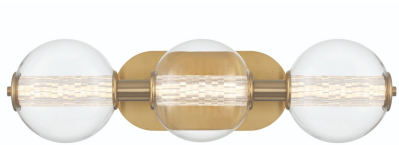

Atomo, Vanity, 3Lt, 25", Gold, Clear Gl...

Item No.

46809-023

JOB NAME:

DATE:

TYPE:

COMMENTS:

LIGHT INFORMATION

Light Type Integrated LED

Bulb Socket N/A

Bulb Shape N/A

Bulb Included Yes

CRI 90

Delivered 1160

LIGHT INFORMATION (CONT'D.)

Light Wattage 4.33

Total Wattage 13

DIMENSIONS & WEIGHT

PRODUCT FINISH

Finish: Gold

SHADE FINISH

Shade Finish: Clear

 Certification & Compliance

PRODUCT FEATURES

Feature 1:

Feature 2:

Lumens	
Colour Temperature (Kelvin)	3000K
Average Hours LED (L70)	52000
Number of Lights	3
Light Direction	Ambient
Dimming Method	Triac/Elv

Product Width (In)	
Product Height (In)	6.75
Product Ext (In)	8.25
Product Diameter (In)	
Product Weight (Lbs)	7.25
Product Length (In)	24.75