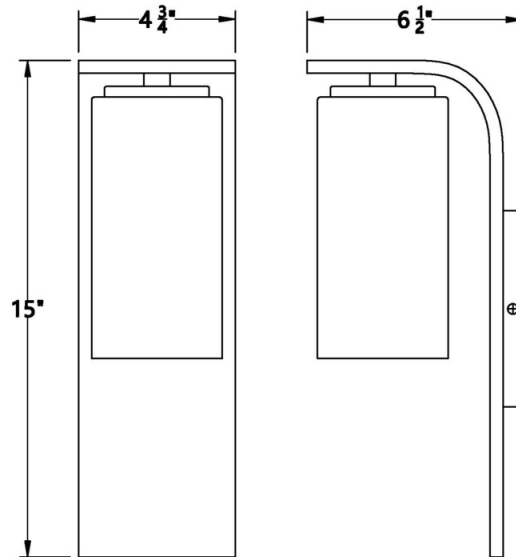

LIGHT INFORMATION

Light Type Bulb

Bulb Socket E26

Bulb Shape A19

Bulb Included No

CRI

Delivered

LIGHT INFORMATION (CONT'D.)

Light Wattage 60

Total Wattage 60

DIMENSIONS & WEIGHT

PRODUCT FINISH

Finish: Powder Coat Black

SHADE FINISH

Shade Finish: Diffus

 Certification & Compliance

PRODUCT FEATURES

Feature 1:

Feature 2:

Lumens	
Colour	N/A
Temperature (Kelvin)	
Average Hours LED (L70)	
Number of Lights	1
Light Direction	Ambient
Dimming Method	Triac/Elv

Product Width (In)	4.75
Product Height (In)	15
Product Ext (In)	6.5
Product Diameter (In)	
Product Weight (Lbs)	4.3
Product Length (In)	