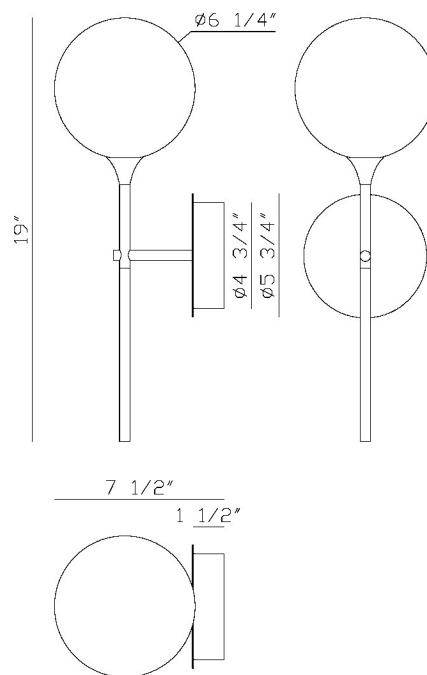

EUROfase

lissa, Wall Sconce, 19", Gold, Clear Glass

Item No.
48910-019

JOB NAME:

DATE:

TYPE:

COMMENTS:

LIGHT INFORMATION

Light Type Integrated LED

Bulb Socket N/A

Bulb Shape N/A

Bulb Included Yes

CRI 90

Delivered Lumens 339

Colour Temperature (Kelvin) 3000K

Average Hours LED (L70) 52000

Number of Lights 1

Light Direction Ambient

Dimming Method Triac/Elv

Output Voltage 24

Current Type DC

LIGHT INFORMATION (CONT'D.)

Light Wattage 4.5

Total Wattage 4.5

DIMENSIONS & WEIGHT

Product Width (In) 5.5

Product Height (In) 19

Product Ext (In) 7.75

Product Diameter (In)

Product Weight (Lbs) 2.09

Product Length (In)

INSTALLATION