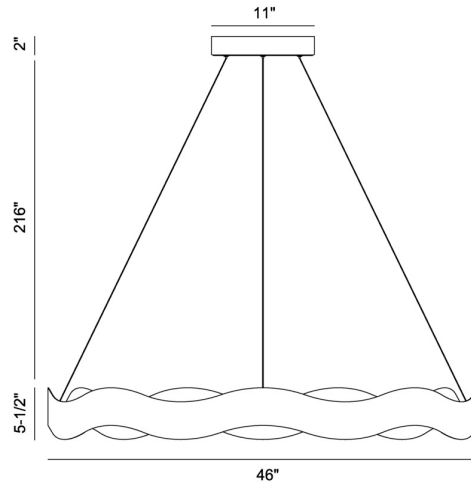

EUROfase

Vaughan, Chandelier, 46", Bronze-Gold Mix, Gold Steel

Item No.
46462-015

JOB NAME:

DATE:

TYPE:

COMMENTS:

LIGHT INFORMATION

Light Type Integrated LED

Bulb Socket N/A

Bulb Shape N/A

Bulb Included Yes

CRI 80

Delivered Lumens 989

Colour Temperature (Kelvin) 3000K

Average Hours LED (L70) 20000

Number of Lights 1

Light Direction Ambient

Dimming Method Triac/Elv

Output Voltage 24

Current Type DC

LIGHT INFORMATION (CONT'D.)

Light Wattage 130

Total Wattage 130

DIMENSIONS & WEIGHT

Product Width (In)

Product Height (In) 5.5

Product Ext (In)

Product Diameter (In) 46

Product Weight (Lbs) 31.96

Product Length (In)

INSTALLATION

Mounting Type J-Box

Mounting Location Rating Dry

PRODUCT FINISH

Finish: Bronze-Gold Mix

SHADE FINISH

Shade Finish: Gold

PRODUCT FEATURES

Integrated LED rated for 20,000 hours, significantly reducing long-term maintenance costs.

Adjustable wire suspension and slope ceiling compatibility allow flexible installation across a variety of ceiling types.

Fully dimmable with a maximum output of 989 lumens, suitable for task lighting and ambient settings alike.

Certification & Compliance