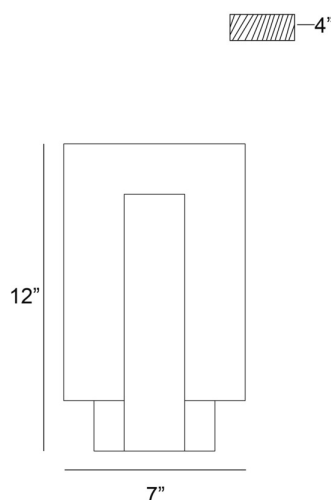

## Carta, Outdoor, 12", Matte Black, Frosted Glass

Item No.  
45720-017

JOB NAME:

DATE:

TYPE:

COMMENTS:

### DIMENSIONS & WEIGHT

Product Width (In) 4

Product Height (In) 12

Product Ext (In) 4

Product Diameter (In)

Product Weight (Lbs) 2.2

Product Length (In) 7