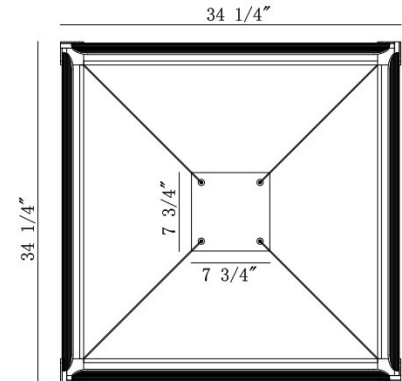

Neoness, Chandelier, 4-Light, 34", Matte Black, Smoke...

Item No.

50052-011

JOB NAME:

DATE:

TYPE:

COMMENTS:

LIGHT INFORMATION

Light Type Integrated LED

Bulb Socket N/A

Bulb Shape N/A

Bulb Included N/A

CRI 90

Delivered Lumens 2362

Colour Temperature (Kelvin) 3000K

Average Hours LED (L70) 52000

Number of Lights 4

Light Direction Multi

Dimming Method Triac/Elv

Output Voltage 21

Current Type DC

LIGHT INFORMATION (CONT'D.)

Light Wattage 19.7

Total Wattage 78.8

DIMENSIONS & WEIGHT

Product Width (In) 34.25

Product Height (In) 5.75

Product Ext (In)

Product Diameter (In)

Product Weight (Lbs) 25.35

Product Length (In) 34.25

INSTALLATION

Mounting Type J-Box

Mounting Location Rating Dry

PRODUCT FINISH

Finish: Matte Black

SHADE FINISH

Shade Finish: Smoked

PRODUCT FEATURES