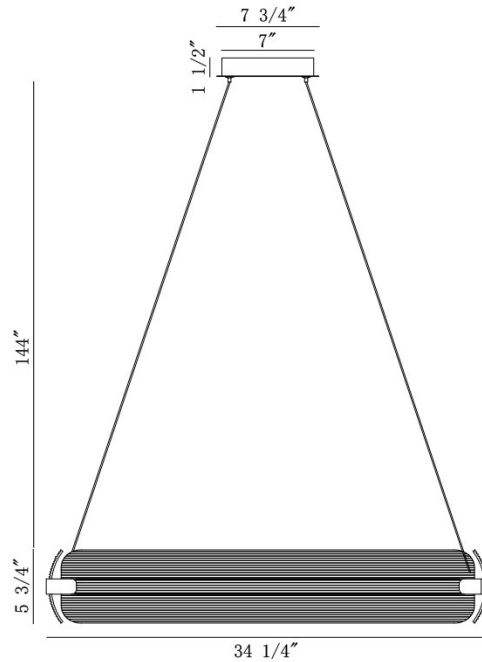

Neoness, Chandelier, 4-Light, 34", Matte Black, Smoke...

Item No.

50052-011

JOB NAME:

DATE:

TYPE:

COMMENTS:

LIGHT INFORMATION

Light Type Integrated LED

Bulb Socket N/A

Bulb Shape N/A

Bulb Included N/A

CRI 90

Delivered Lumens 2362

Colour Temperature (Kelvin) 3000K

Average Hours LED (L70) 52000

Number of Lights 4

Light Direction Multi

Dimming Method Triac/Elv

Output Voltage 21

Current Type DC

LIGHT INFORMATION (CONT'D.)

Light Wattage 19.7

Total Wattage 78.8

DIMENSIONS & WEIGHT

Product Width (In) 34.25

Product Height (In) 5.75

Product Ext (In)

Product Diameter (In)

Product Weight (Lbs) 25.35

Product Length (In) 34.25

INSTALLATION