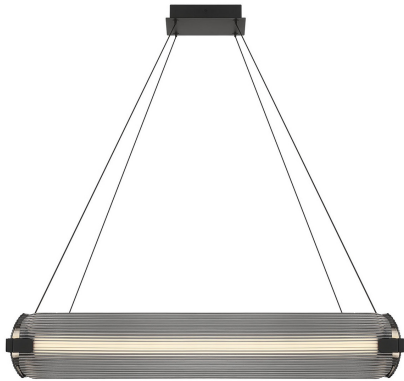

Neoness, Chandelier, 4-Light, 34", Matte Black, Smoke...

Item No.

50052-011

JOB NAME:

DATE:

TYPE:

COMMENTS:

LIGHT INFORMATION

Light Type Integrated LED

Bulb Socket N/A

Bulb Shape N/A

Bulb Included N/A

CRI 90

Delivered Lumens 2362

Colour Temperature (Kelvin) 3000K

Average Hours LED (L70) 52000

DIMENSIONS & WEIGHT

Product Width (In) 34.25

Product Height (In) 5.75

Product Ext (In)

Product Diameter (In)

Product Weight (Lbs) 25.35

Product Length (In) 34.25

INSTALLATION