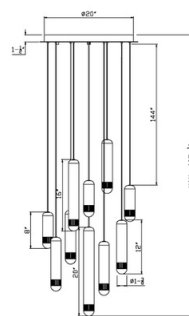

Cambre, Chandelier , 10-Light, 22", Ma...

Item No.

50130-016

JOB NAME:

DATE:

TYPE:

COMMENTS:

LIGHT INFORMATION

Light Type Integrated LED

Bulb Socket N/A

Bulb Shape N/A

Bulb Included N/A

CRI 90

Delivered 1320

LIGHT INFORMATION (CONT'D.)

Light Wattage 4

Total Wattage 40

DIMENSIONS & WEIGHT

PRODUCT FINISH

Finish: Matte Black

SHADE FINISH

Shade Finish: Vintage

Certification & Compliance

PRODUCT FEATURES

Lumens	
Colour Temperature (Kelvin)	3000K
Average Hours LED (L70)	52000
Number of Lights	10
Light Direction	Multi
Dimming Method	Triac/Elv

Product Width (In)	
Product Height (In)	20
Product Ext (In)	
Product Diameter (In)	22
Product Weight (Lbs)	50.26
Product Length (In)	