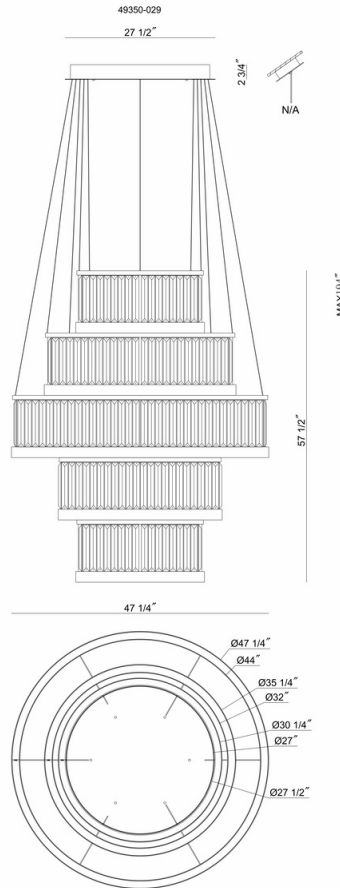

## Empra, Chandelier, 5-Light, 47", Matt...

Item No.

49350-029

JOB NAME:

DATE:

TYPE:

COMMENTS:

### LIGHT INFORMATION

Light Type Integrated LED

Bulb Socket N/A

Bulb Shape N/A

Bulb Included N/A

CRI 90

Delivered 8660

### DIMENSIONS & WEIGHT

<b>Product Width (In)</b>	
<b>Product Height (In)</b>	<b>57.5</b>
<b>Product Ext (In)</b>	
<b>Product Diameter (In)</b>	<b>47.25</b>
<b>Product Weight (Lbs)</b>	<b>239.97</b>
<b>Product Length (In)</b>	