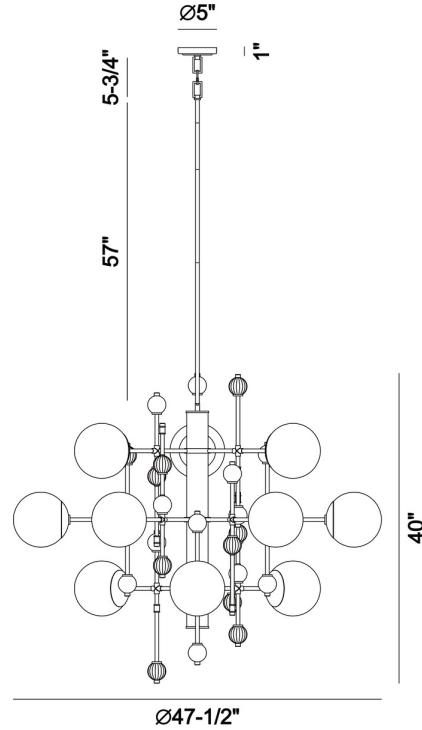

## Traiton, Chandelier, 12-Light, 48", Gold, Clear Glass

Item No.  
47223-011

JOB NAME:

DATE:

TYPE:

COMMENTS:

### LIGHT INFORMATION

Light Type Bulb

Bulb Socket E26

Bulb Shape G25

Bulb Included No

CRI

Delivered Lumens

Colour Temperature (Kelvin) N/A

### LIGHT INFORMATION (CONT'D.)

Light Wattage 60

Total Wattage 720

### DIMENSIONS & WEIGHT

Product Width (In)

Product Height (In) 40

Product Ext (In)

Product Diameter (In) 48

Product Weight (Lbs) 39.89

Product Length (In)