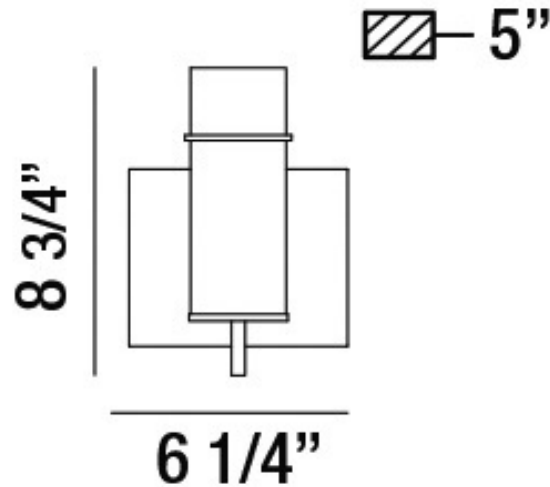

EUROfase

Pista, Wall Sconce, 9", Chrome, Clear Glass

Item No.
34133-019

JOB NAME:

DATE:

TYPE:

COMMENTS:

LIGHT INFORMATION

Light Type Bulb

Bulb Socket E26

Bulb Shape T10

Bulb Included Yes

CRI

Delivered Lumens

Colour Temperature (Kelvin) N/A

Average Hours LED (L70)

Number of Lights 1

Light Direction Ambient

Dimming Method Triac/Elv

Output Voltage 120

Current Type AC

LIGHT INFORMATION (CONT'D.)

Light Wattage 60

Total Wattage 60

DIMENSIONS & WEIGHT

Product Width (In)

Product Height (In) 8.75

Product Ext (In) 5

Product Diameter (In)

Product Weight (Lbs) 1.74

Product Length (In) 6.25

INSTALLATION