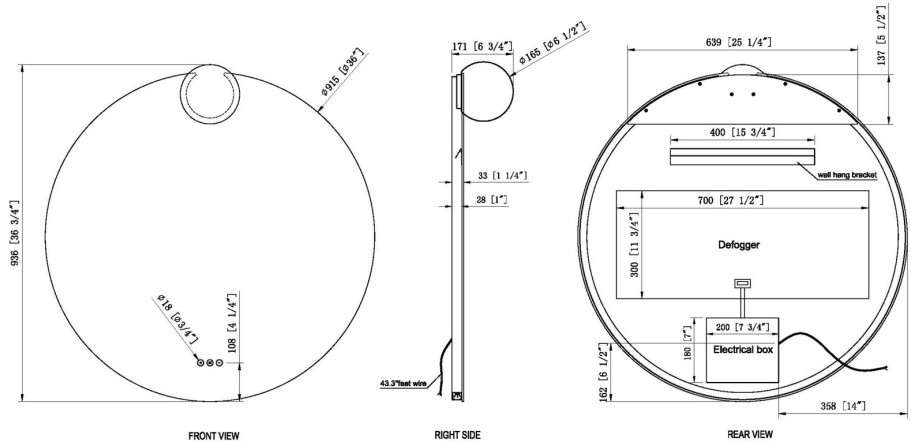

Gia, Mirror , 37" X 37"

Item No.
49027-013

JOB NAME:

DATE:

TYPE:

COMMENTS:

PRODUCT FEATURES

Feature 1: High quality, lead free, copper free corrosion resistant glass.

DIMENSIONS & WEIGHT

Product Width (In)	
Product Height (In)	
Product Ext (In)	6.75
Product Diameter (In)	37
Product Weight (Lbs)	24.97

LIGHT INFORMATION

Light Direction	Ambient
Dimming Method	Triac/Elv
CRI	90
Delivered Lumens	1173
Colour Temperature (Kelvin)	3000K/4500K/6400K
Average Hours LED (L70)	52000