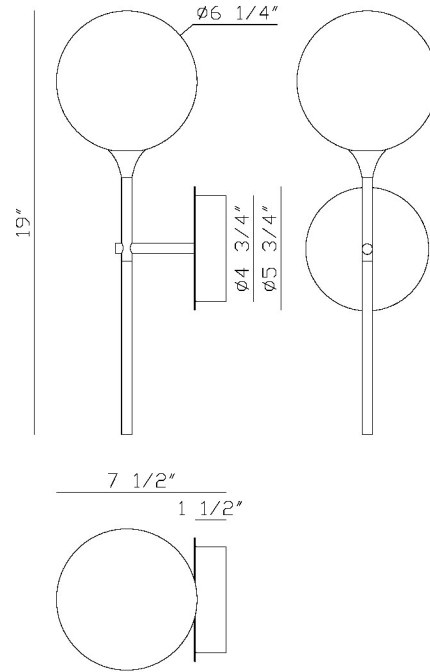

## lissa, Wall Sconce, 19", Matte Black, Clear Glass

Item No.  
48912-013

JOB NAME:

DATE:

TYPE:

COMMENTS:

### LIGHT INFORMATION

Light Type Integrated LED

Bulb Socket N/A

Bulb Shape N/A

Bulb Included Yes

CRI 90

Delivered Lumens 339

Colour Temperature (Kelvin) 3000K

### LIGHT INFORMATION (CONT'D.)

Light Wattage 4.5

Total Wattage 4.5

### DIMENSIONS & WEIGHT

Product Width (In) 5.5

Product Height (In) 19

Product Ext (In) 7.75

Product Diameter (In)

Product Weight (Lbs) 2.09

Product Length (In)