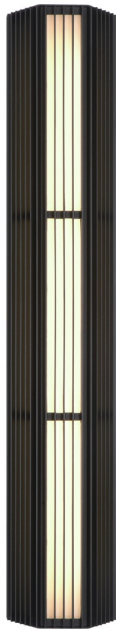

## Morton, Outdoor, 32", Sand Black, Clear Glass

Item No.  
49957-013

JOB NAME:

DATE:

TYPE:

COMMENTS:

### LIGHT INFORMATION

Light Type Integrated LED

Bulb Socket N/A

Bulb Shape N/A

Bulb Included N/A

CRI 90

Delivered Lumens 442

Colour Temperature (Kelvin) 3000K

Average Hours LED (L70) 52000

Number of Lights 1

Light Direction Ambient

Dimming Method Triac/Elv

Output Voltage 24

Current Type AC

### DIMENSIONS & WEIGHT

Product Width (In) 5.75

Product Height (In) 32

Product Ext (In) 3.75

Product Diameter (In)

Product Weight (Lbs) 7.28

Product Length (In)