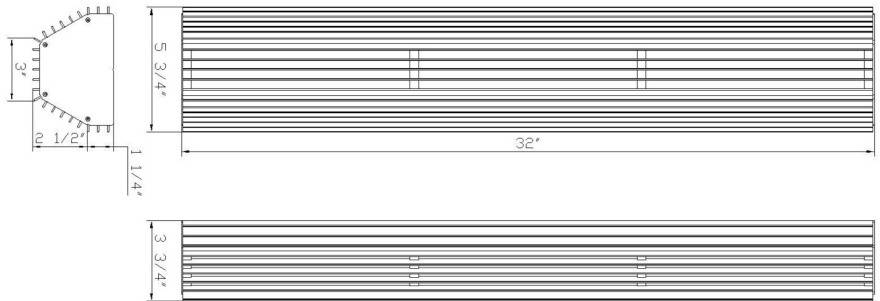

## Morton, Outdoor, 32", Sand Black, Clear Glass

Item No.  
49957-013

JOB NAME:

DATE:

TYPE:

COMMENTS:

### LIGHT INFORMATION

Light Type Integrated LED

Bulb Socket N/A

Bulb Shape N/A

Bulb Included N/A

CRI 90

Delivered Lumens 442

Colour Temperature (Kelvin) 3000K

### DIMENSIONS & WEIGHT

Product Width (In) 5.75

Product Height (In) 32

Product Ext (In) 3.75

Product Diameter (In)

Product Weight (Lbs) 7.28

Product Length (In)