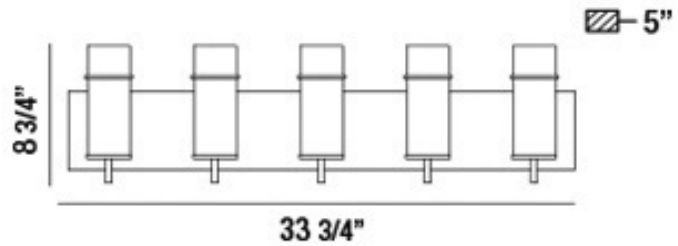

EUROfase

Pista, Vanity, 5Lt, 34", Gold, Clear Glass

Item No.
34136-044

JOB NAME:

DATE:

TYPE:

COMMENTS:

LIGHT INFORMATION

Light Type Bulb

Bulb Socket E26

Bulb Shape T10

Bulb Included Yes

CRI

Delivered Lumens

Colour Temperature (Kelvin) N/A

Average Hours LED (L70)

Number of Lights 5

Light Direction Ambient

Dimming Method Triac/Elv

Output Voltage 120

Current Type AC

LIGHT INFORMATION (CONT'D.)

Light Wattage 60

Total Wattage 300

DIMENSIONS & WEIGHT

Product Width (In)

Product Height (In) 8.75

Product Ext (In) 5

Product Diameter (In)

Product Weight (Lbs) 8.9

Product Length (In) 33.75

INSTALLATION