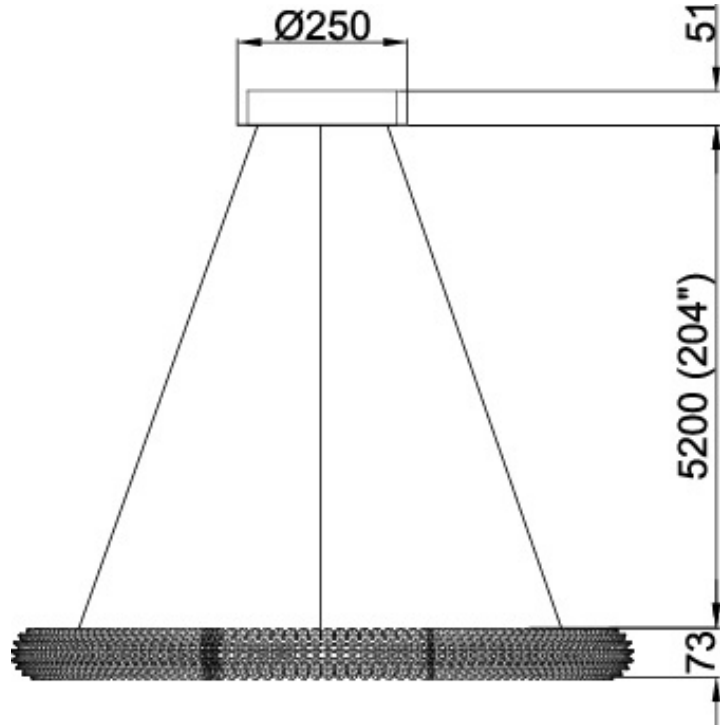

## Sassi, Chandelier, 36", Chrome

Item No.  
43924-011

JOB NAME:

DATE:

TYPE:

COMMENTS:

### LIGHT INFORMATION

Light Type	Integrated LED
Bulb Socket	N/A
Bulb Shape	N/A
Bulb Included	Yes
CRI	90
Delivered Lumens	3179
Colour Temperature (Kelvin)	3000K
Average Hours LED (L70)	20000
Number of Lights	1
Light Direction	Ambient
Dimming Method	Triac/Elv
Output Voltage	24
Current Type	DC

### LIGHT INFORMATION (CONT'D.)

Light Wattage	58
Total Wattage	58

### DIMENSIONS & WEIGHT

Product Width (In)	
Product Height (In)	2.75
Product Ext (In)	
Product Diameter (In)	36
Product Weight (Lbs)	22
Product Length (In)	