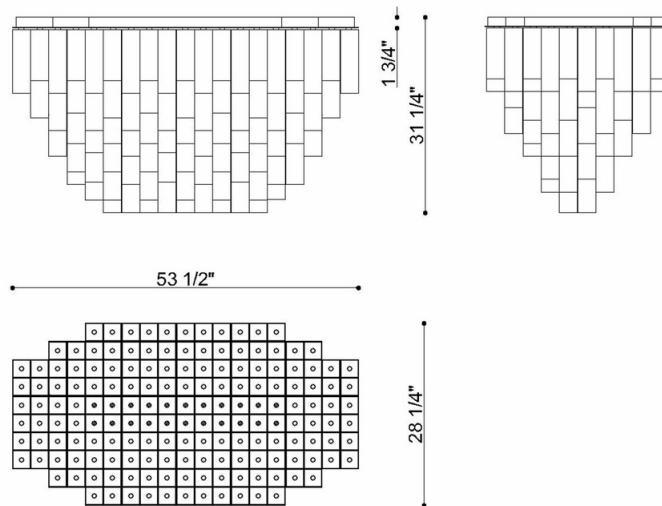

Altesa, Flush Mount, 33-Light, 53", Chr...

Item No.

50316-014

JOB NAME:

DATE:

TYPE:

COMMENTS:

LIGHT INFORMATION

Light Type Bulb

Bulb Socket E12

Bulb Shape B10

Bulb Included Yes

CRI

Delivered

LIGHT INFORMATION (CONT'D.)

Light Wattage 40

Total Wattage 1320

DIMENSIONS & WEIGHT

PRODUCT FINISH

Finish: Chrome

SHADE FINISH

Shade Finish Mixed

Certification & Compliance

PRODUCT FEATURES

Lumens	
Colour	N/A
Temperature (Kelvin)	
Average Hours LED (L70)	
Number of Lights	33
Light Direction	Ambient
Dimming Method	Triac/Elv

Product Width (In)	28.25
Product Height (In)	31.3
Product Ext (In)	
Product Diameter (In)	
Product Weight (Lbs)	154.32
Product Length (In)	53.4