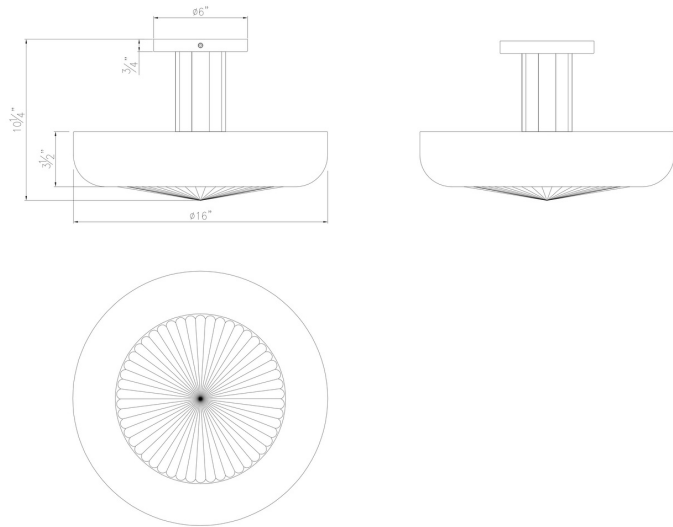

## Macey, Flush Mount, 16", Antique Bra...

Item No.

50389-025

JOB NAME:

DATE:

TYPE:

COMMENTS:

### LIGHT INFORMATION

Light Type Integrated LED

Bulb Socket N/A

Bulb Shape N/A

Bulb Included N/A

CRI 90

Delivered 1576

### DIMENSIONS & WEIGHT

<b>Product Width (In)</b>	
<b>Product Height (In)</b>	<b>10</b>
<b>Product Ext (In)</b>	
<b>Product Diameter (In)</b>	<b>16</b>
<b>Product Weight (Lbs)</b>	<b>8.55</b>
<b>Product Length (In)</b>	