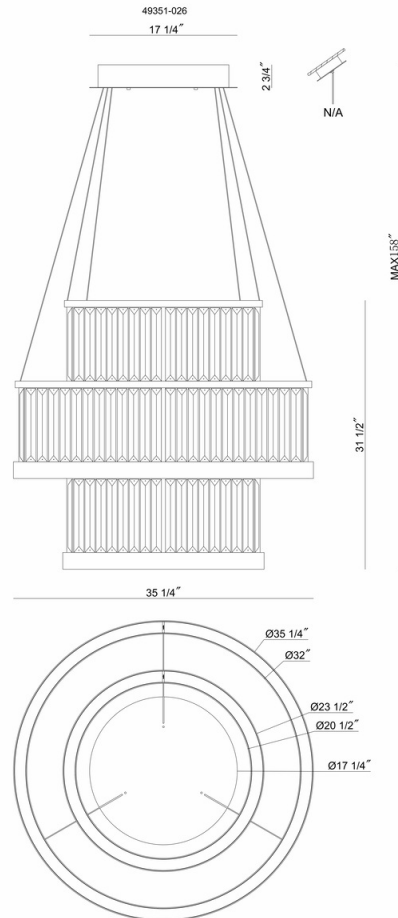

Empra, Chandelier, 3-Light, 35", Matte...

Item No.

49351-026

JOB NAME:

DATE:

TYPE:

COMMENTS:

LIGHT INFORMATION

Light Type Integrated LED

Bulb Socket N/A

Bulb Shape N/A

Bulb Included N/A

CRI 90

Delivered 7177

LIGHT INFORMATION (CONT'D.)

Light Wattage 61.7

Total Wattage 185.1

DIMENSIONS & WEIGHT

PRODUCT FINISH

Finish: Matte Black

SHADE FINISH

Shade Finish Clear

Certification & Compliance

PRODUCT FEATURES

Lumens	
Colour Temperature (Kelvin)	3000K
Average Hours LED (L70)	52000
Number of Lights	3
Light Direction	Ambient
Dimming Method	Triac/Elv

Product Width (In)	
Product Height (In)	34.5
Product Ext (In)	
Product Diameter (In)	35.2
Product Weight (Lbs)	115.48
Product Length (In)	