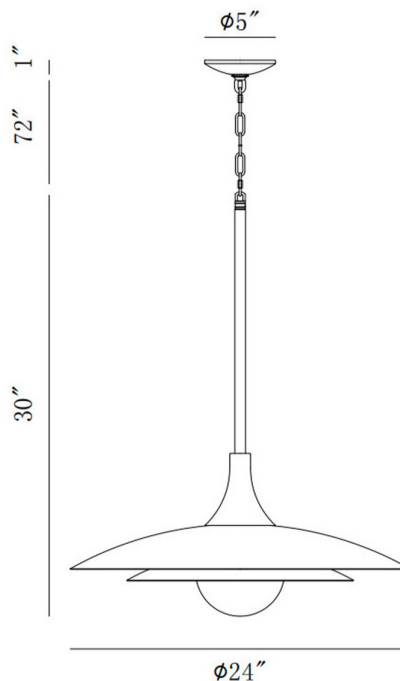

EUROfase

Welsh, Pendant, 30", Matte Blue, White Glass

Item No.
46785-022

JOB NAME:

DATE:

TYPE:

COMMENTS:

LIGHT INFORMATION

Light Type Integrated LED

Bulb Socket N/A

Bulb Shape N/A

Bulb Included Yes

CRI 90

Delivered Lumens 700

Colour Temperature (Kelvin) 3000K

Average Hours LED (L70) 20000

Number of Lights 1

Light Direction Down

Dimming Method Triac/Elv

Output Voltage 120

Current Type AC

LIGHT INFORMATION (CONT'D.)

Light Wattage 15

Total Wattage 15

DIMENSIONS & WEIGHT

Product Width (In)

Product Height (In) 30

Product Ext (In)

Product Diameter (In) 24

Product Weight (Lbs) 9.23

Product Length (In)

INSTALLATION