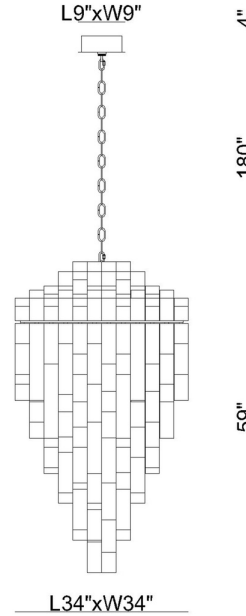

EUROfase

Altesa, Chandelier, 46-Light, 59", Chrome, Mixed Glass

Item No.
47913-011

JOB NAME:

DATE:

TYPE:

COMMENTS:

LIGHT INFORMATION

Light Type Bulb

Bulb Socket E26

Bulb Shape T10

Bulb Included No

CRI

Delivered Lumens

Colour Temperature (Kelvin) N/A

Average Hours LED (L70)

Number of Lights 46

Light Direction Ambient

Dimming Method Triac/Elv

Output Voltage 120

Current Type AC

LIGHT INFORMATION (CONT'D.)

Light Wattage 15

Total Wattage 690

DIMENSIONS & WEIGHT

Product Width (In) 34

Product Height (In) 59

Product Ext (In)

Product Diameter (In)

Product Weight (Lbs) 368.8

Product Length (In) 34

INSTALLATION