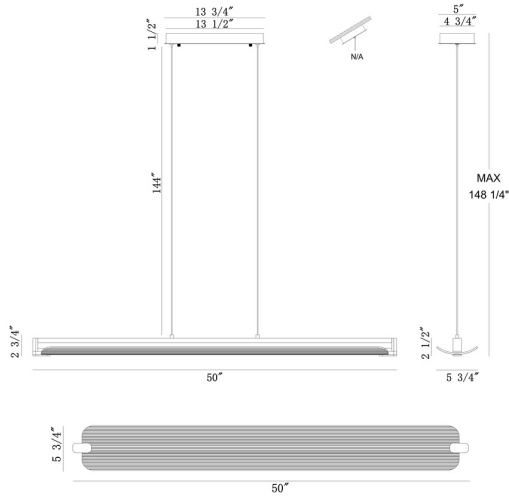

LIGHT INFORMATION

Light Type Integrated LED

Bulb Socket N/A

Bulb Shape N/A

Bulb Included N/A

CRI 90

Delivered Lumens 743

Colour Temperature (Kelvin) 3000K

Average Hours LED (L70) 52000

Number of Lights 1

Light Direction Multi

Dimming Method Triac/Elv

Output Voltage 18

Current Type DC

LIGHT INFORMATION (CONT'D.)

Light Wattage 28

Total Wattage 28

DIMENSIONS & WEIGHT

Product Width (In) 5.75

Product Height (In) 2.75

Product Ext (In)

Product Diameter (In)

Product Weight (Lbs) 11.2

Product Length (In) 50