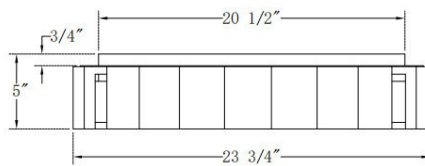

Roslington, Flush Mount, 24", Gold, O...

Item No.

50205-011

JOB NAME:

DATE:

TYPE:

COMMENTS:

Front View