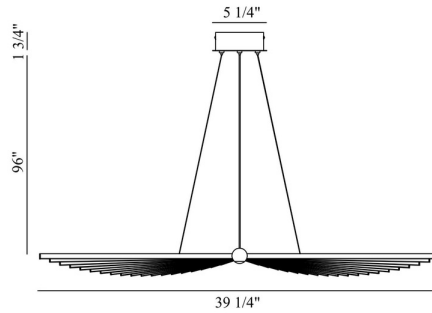

## Seraph, Chandelier , 39", Matte Black

Item No.  
46841-018

JOB NAME:

DATE:

TYPE:

COMMENTS:

### LIGHT INFORMATION

Light Type	Integrated LED
Bulb Socket	N/A
Bulb Shape	N/A
Bulb Included	Yes
CRI	90
Delivered Lumens	1192
Colour Temperature (Kelvin)	3000K
Average Hours LED (L70)	20000
Number of Lights	1
Light Direction	Down
Dimming Method	Triac/Elv
Output Voltage	24
Current Type	DC

### DIMENSIONS & WEIGHT

Product Width (In)	10.75
Product Height (In)	2.75
Product Ext (In)	
Product Diameter (In)	
Product Weight (Lbs)	8.57
Product Length (In)	39.25