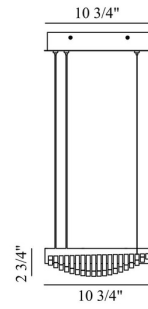

## Seraph, Chandelier , 39", Matte Black

Item No.  
46841-018

JOB NAME:

DATE:

TYPE:

COMMENTS:

### DIMENSIONS & WEIGHT

Product Width (In)	10.75
Product Height (In)	2.75
Product Ext (In)	
Product Diameter (In)	
Product Weight (Lbs)	8.57
Product Length (In)	39.25