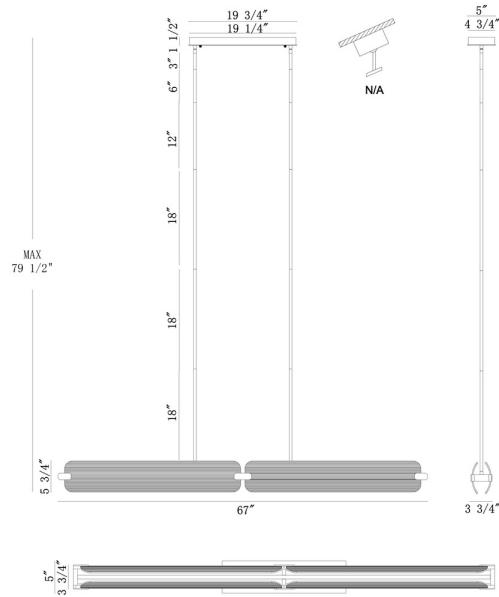

EUROfase

Neoness, Chandelier, 4-Light, 67", Matte Black, Smoke...

Item No.
50056-019

JOB NAME:

DATE:

TYPE:

COMMENTS:

LIGHT INFORMATION

Light Type Integrated LED

Bulb Socket N/A

Bulb Shape N/A

Bulb Included N/A

CRI 90

Delivered Lumens 967

Colour Temperature (Kelvin) 3000K

Average Hours LED (L70) 52000

Number of Lights 4

Light Direction Multi

Dimming Method Triac/Elv

Output Voltage 18

Current Type DC

LIGHT INFORMATION (CONT'D.)

Light Wattage 19.5

Total Wattage 78

DIMENSIONS & WEIGHT

Product Width (In) 5.1

Product Height (In) 5.75

Product Ext (In)

Product Diameter (In)

Product Weight (Lbs) 26.72

Product Length (In) 67

INSTALLATION