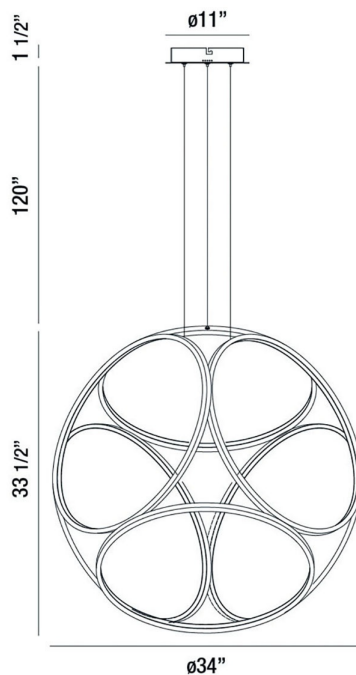

## Glenview, Chandelier , 34", Chrome

Item No.  
37104-016

JOB NAME:

DATE:

TYPE:

COMMENTS:

### LIGHT INFORMATION

Light Type Integrated LED

Bulb Socket N/A

Bulb Shape N/A

Bulb Included Yes

CRI 80

Delivered Lumens 3500

Colour Temperature (Kelvin) 3000K

### DIMENSIONS & WEIGHT

Product Width (In)

Product Height (In) 33.5

Product Ext (In)

Product Diameter (In) 34

Product Weight (Lbs) 7.01

Product Length (In)