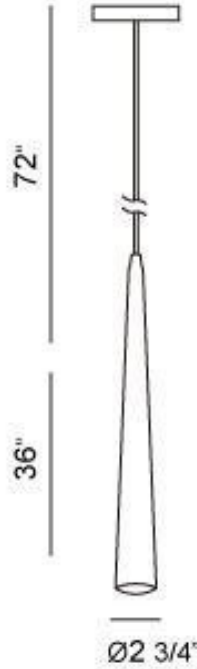

EUROfase

Sliver, Pendant , 36", Matte Black

Item No.
20446-031

JOB NAME:

DATE:

TYPE:

COMMENTS:

LIGHT INFORMATION

Light Type	Bulb
Bulb Socket	Gu10
Bulb Shape	Gu10
Bulb Included	No
CRI	
Delivered Lumens	
Colour Temperature (Kelvin)	N/A
Average Hours LED (L70)	
Number of Lights	1
Light Direction	Down
Dimming Method	Triac/Elv
Output Voltage	120
Current Type	AC

LIGHT INFORMATION (CONT'D.)

Light Wattage	60
Total Wattage	60

DIMENSIONS & WEIGHT

Product Width (In)	
Product Height (In)	36
Product Ext (In)	
Product Diameter (In)	2.75
Product Weight (Lbs)	3.95
Product Length (In)	