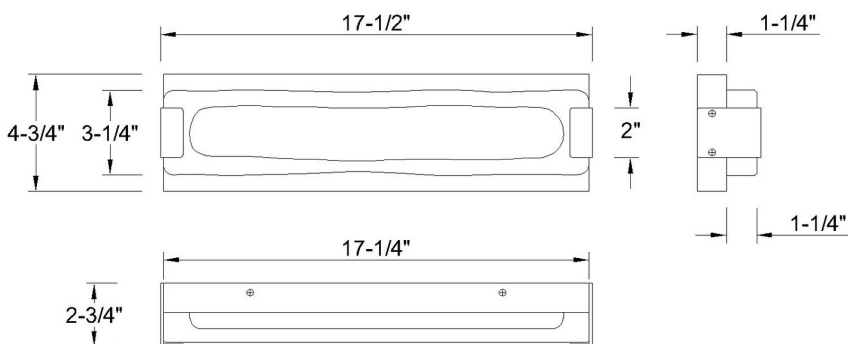

### LIGHT INFORMATION

Light Type Integrated LED

Bulb Socket N/A

Bulb Shape N/A

Bulb Included N/A

CRI 90

Delivered Lumens 763

Colour Temperature (Kelvin) 3000K

### DIMENSIONS & WEIGHT

Product Width (In) 4.75

Product Height (In) 17.5

Product Ext (In) 2.75

Product Diameter (In)

Product Weight (Lbs) 8.6

Product Length (In)