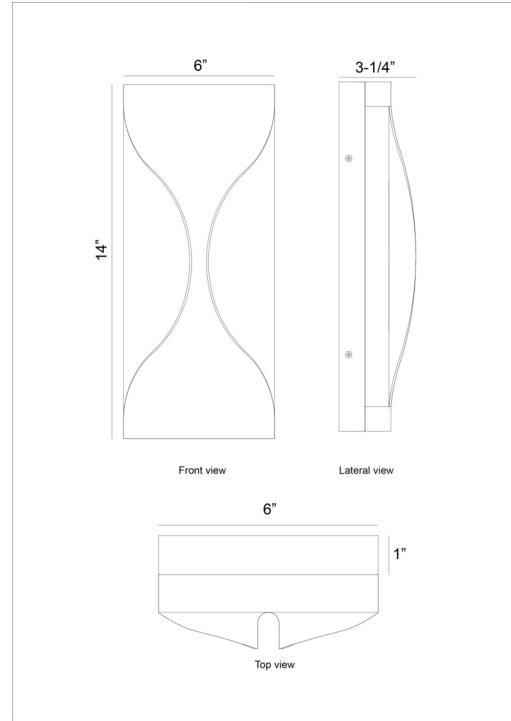

EUROfase

Shayla, Outdoor , 14", Sysal Gold Black Mix

Item No.
48971-010

JOB NAME:

DATE:

TYPE:

COMMENTS:

LIGHT INFORMATION

Light Type	Integrated LED
Bulb Socket	N/A
Bulb Shape	N/A
Bulb Included	Yes
CRI	90
Delivered Lumens	234
Colour Temperature (Kelvin)	3000K
Average Hours LED (L70)	52000
Number of Lights	1
Light Direction	Ambient
Dimming Method	Triac/Elv
Output Voltage	24
Current Type	DC

LIGHT INFORMATION (CONT'D.)

Light Wattage	20
Total Wattage	20

DIMENSIONS & WEIGHT

Product Width (In)	6
Product Height (In)	14
Product Ext (In)	3.25
Product Diameter (In)	
Product Weight (Lbs)	3.44
Product Length (In)	